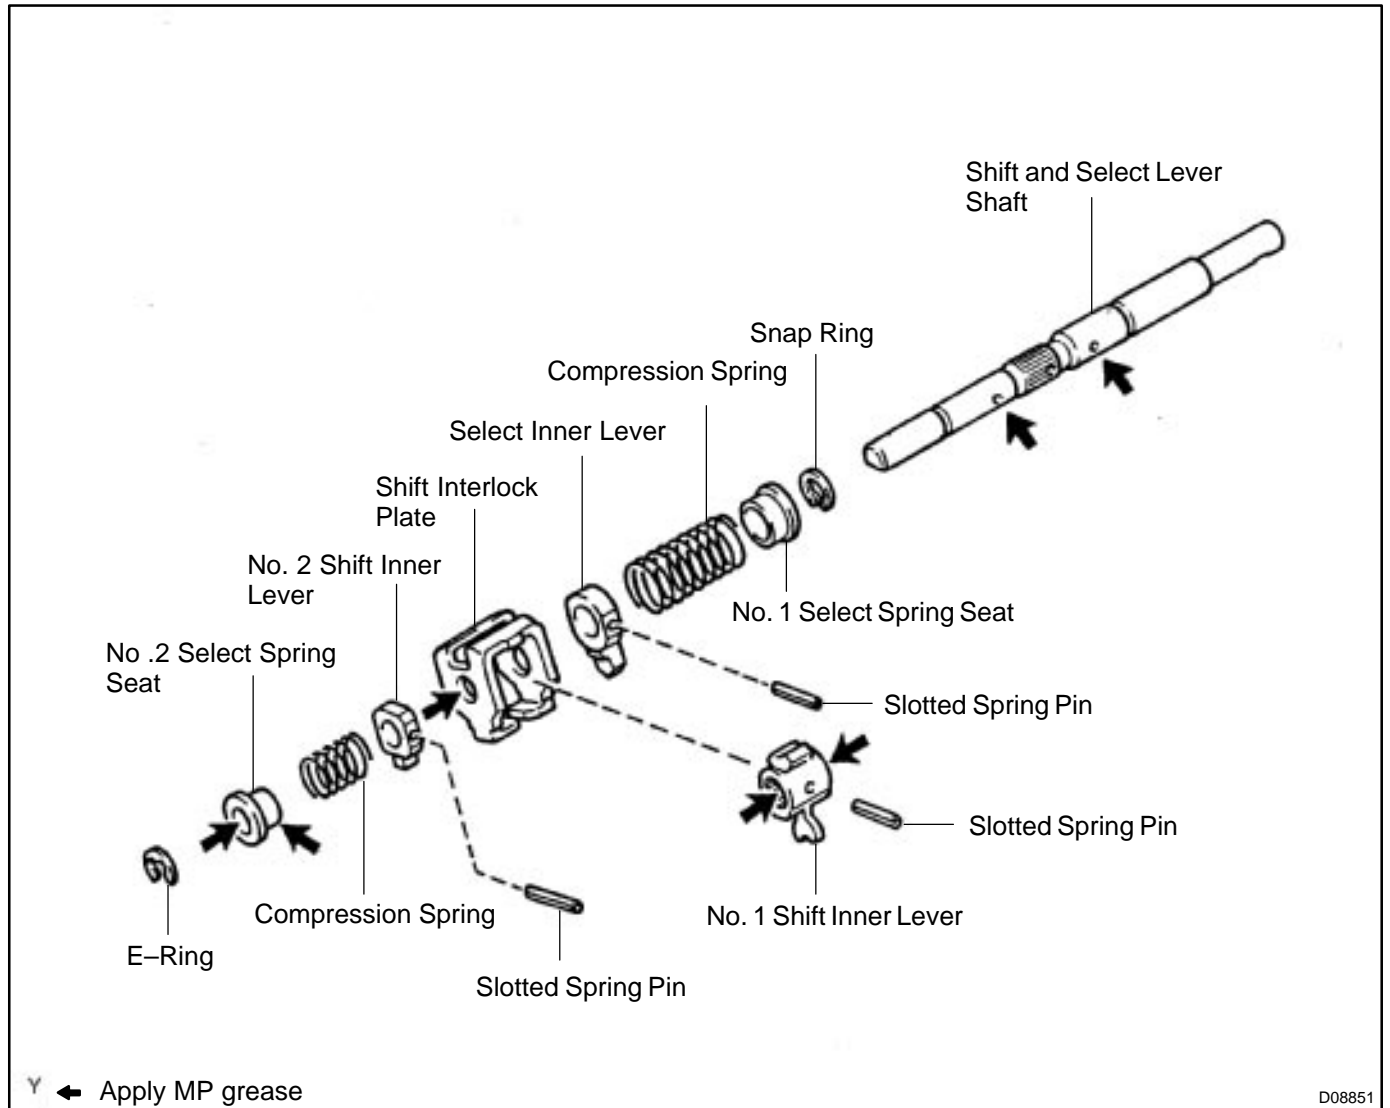

SHIFT AND SELECT LEVER SHAFT COMPONENTS

MX001-04

Y ← Apply MP grease

D08851